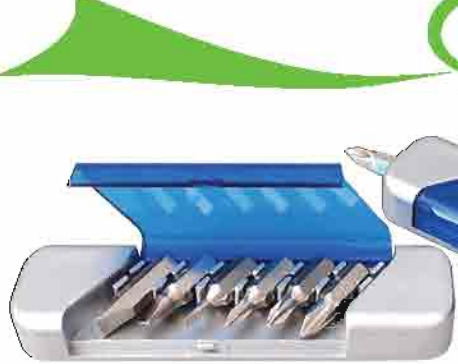

**Size**

30 × 100 × 10mm

**TB-842**

**Desc**

With 6pcs screwdriver, 1m tape, spirit level, LED light

**Size**

115 × 43 × 20mm

**TB-843**