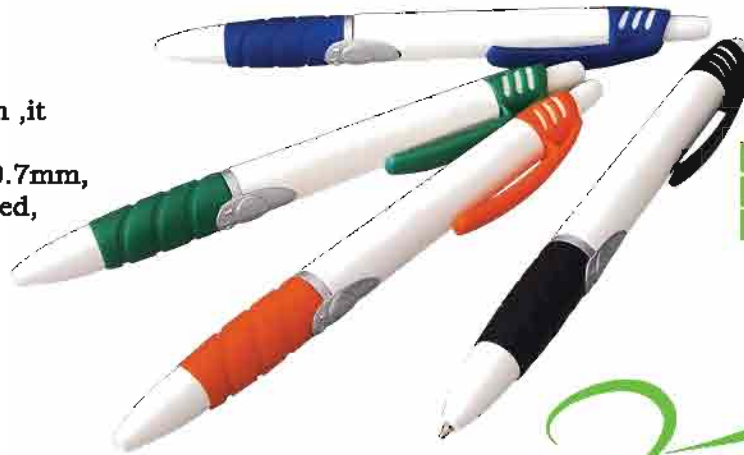

Performance 12 sheets

24/6,26/6#

Stapling Depth:29mm

**TB-656**

**Desc** Stapler with 24/6 staples

**Size** 110 × 45 × 30mm

- Material: biodegradable corn ,it can be recycled
- Refill point size: 0.5mm or 0.7mm,
- Refill available: black,blue,red, green
- LOGO imprint is welcomed
- Suitable for school, gift and promotion and other use
- Smooth writing