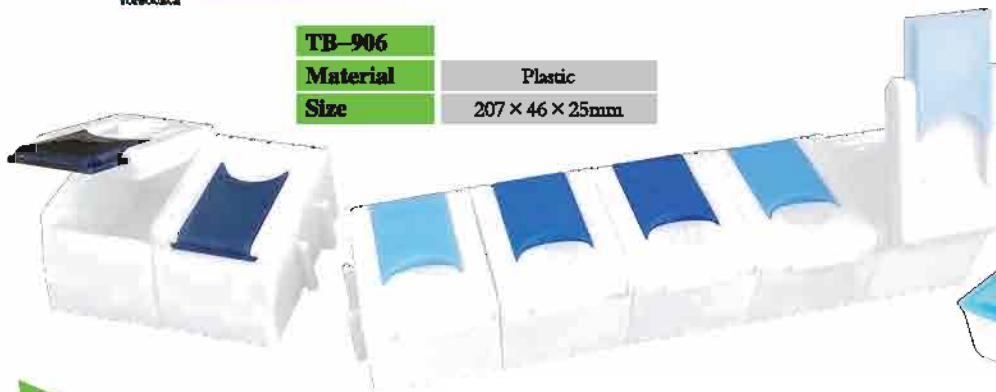

## PILL BOX

**TB-906**

**Material**

Plastic

**Size**

207 × 46 × 25mm

- For 7 days or week use
- Logo imprint available, ideal for promotion gift
- Color can be any color from Pantone
- Easy to take, ideal for travel use
- Have different sizes