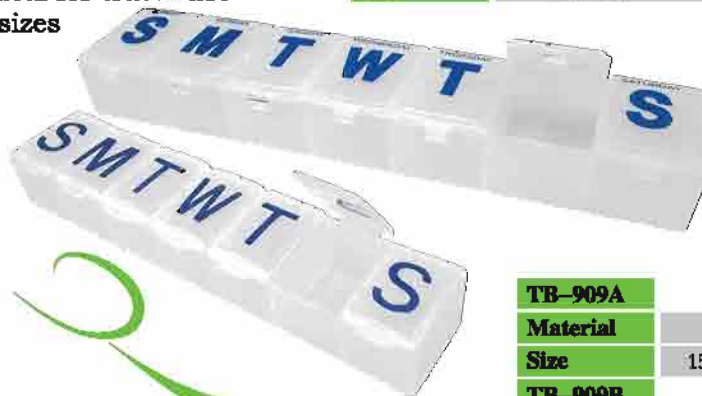

TB-908

Material

Plastic

Size

122 × 115 × 38mm

TB-909A

Material

Plastic

Size

150 × 30 × 15mm

TB-909B

Material

Plastic

Size

240 × 45 × 25mm