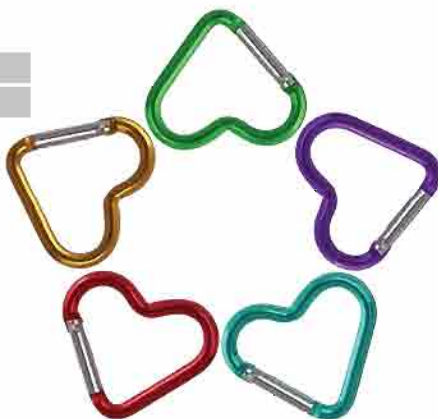

TB-802

Material

Aluminum

Size

52 × 50mm

TB-803

Material

Aluminum

Battery

4 × LR41

Bulb Type

1 LED

Size

6 × 85 × 40mm

7 × 96 × 50mm

8 × 100 × 50mm