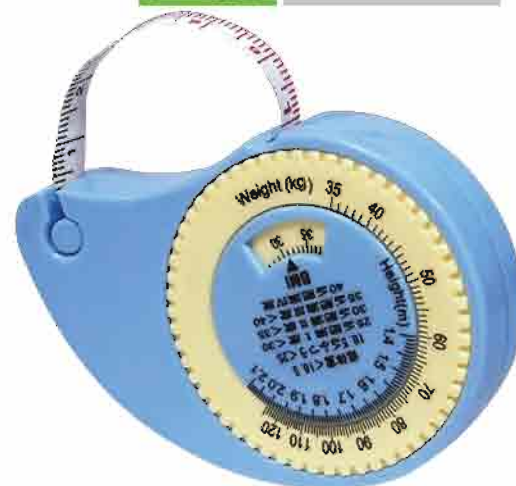

2/3m

**Product size**

80 × 60 × 27mm

**TB-822**

<b>Tape length</b>	1m
<b>Product size</b>	40mmD

**TB-823**

<b>Tape length</b>	1.5m
<b>Product size</b>	45 × 45mm

**TB-825**

<b>Tape length</b>	1.5m
<b>Product size</b>	78 × 55 × 16mm

**TB-824**

<b>Desc</b>	With sticky pad, pen, spirit level
<b>Tape length</b>	1m
<b>Product size</b>	50 × 50 × 14mm