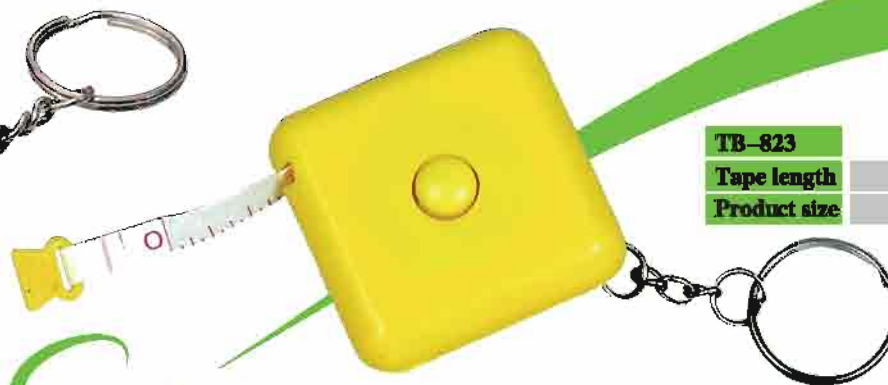

2/3m

**Product size**

80 × 60 × 27mm

**TB-822**

<b>Tape length</b>	1m
<b>Product size</b>	40mmD

**TB-823**

<b>Tape length</b>	1.5m
<b>Product size</b>	45 × 45mm

**TB-825**