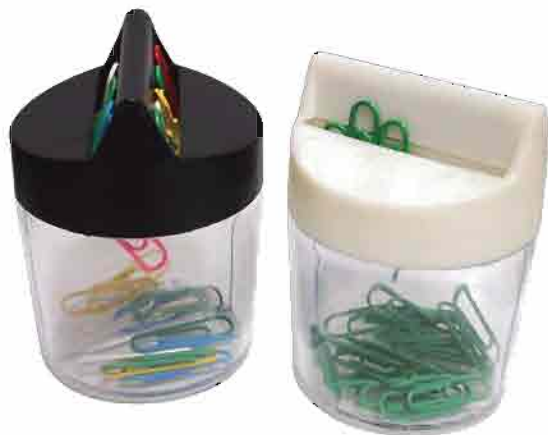

Desc Ballpen with highlight inside

Length 140 mm

TB-630

Desc 3pcs desk highlighter

Length 75 × 105 × 75 mm

TB-631

Desc 4C ball pen with 6 highlighters

Length 180 × 60 × 25 mm

**TB-632****Size**

80 × 58mm

**TB-633****Size**

60 × 53mm

- Used for clipping papers
- Easy for decoration
- Assorted colors available
- Custome's design allowed.
- Print logo on to always remember in mind