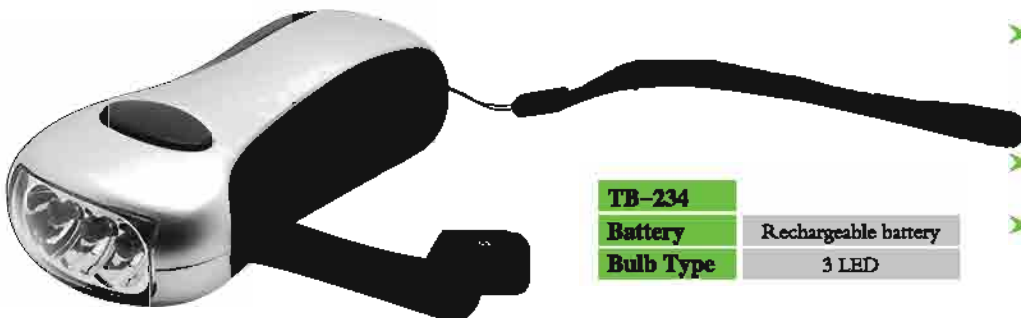

TB-234

Battery

Rechargeable battery

Bulb Type

3 LED

- No battery request, powered by winding the handle, double-direction generation, no winding direction needed
- Wind for 1 seconds, it can light for 20minutes
- It can work at least 450 minutes with full power