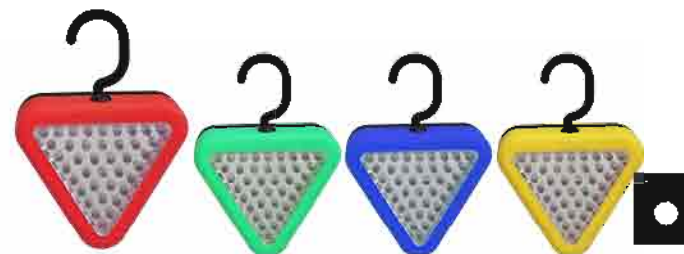

LED LIGHTS

TA 222

Desc: With hook and magnet
Battery: 3×AA
Bulb Type: 24 LED

TA 223

Desc: With hook and magnet
Battery: 3×AAA
Bulb Type: 24+3 LED

TA 224

Desc: Camping lantern
Battery: 4×AA
Bulb Type: 3W+20LED

TA 225

Desc: With hook and magnet
Battery: 3×AAA
Bulb Type: 24 LED

TA 226

Desc: With hook and magnet
Battery: 3×AAA
Bulb Type: 39 LED

LED LIGHTS

TA 227

- The 10 LED light blink faraway from 200M to alarm
- If get in accidents,use the reamed to cut self-belt off to flee
- If get in accidents,use the hammer to break up the windows