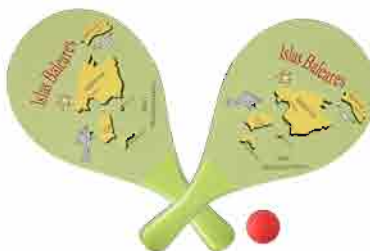

TA 826 Material: poplar/HDF
Size: 385×200mm